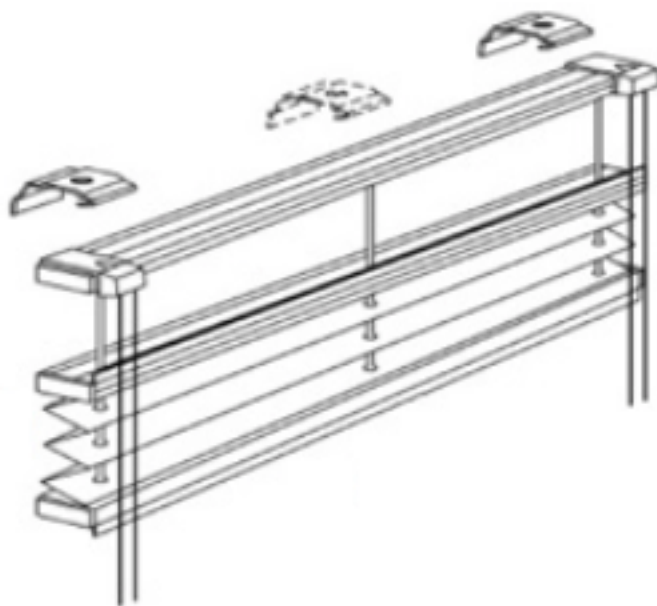

**FREE HANGING TOP DOWN BOTTOM UP****MIN****MAX**

Width

300

2200

Drop

200

2500

**Coreded Top down Bottom Up Model**

Free hanging top down bottom up cellular have two controls; one controls upper profile and other controls bottom.