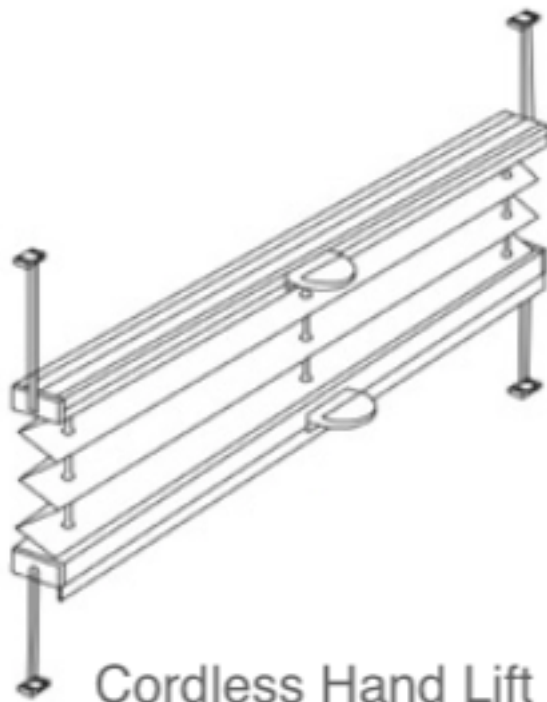

TENSIONED TOP DOWN, BOTTOM UP***MIN****MAX**

Width

200

1500

Drop

200

2500

Cordless Hand Lift Model

Tensioned Top Down,
Bottom Up cellular
blinds have no fixed
top or bottom bar.