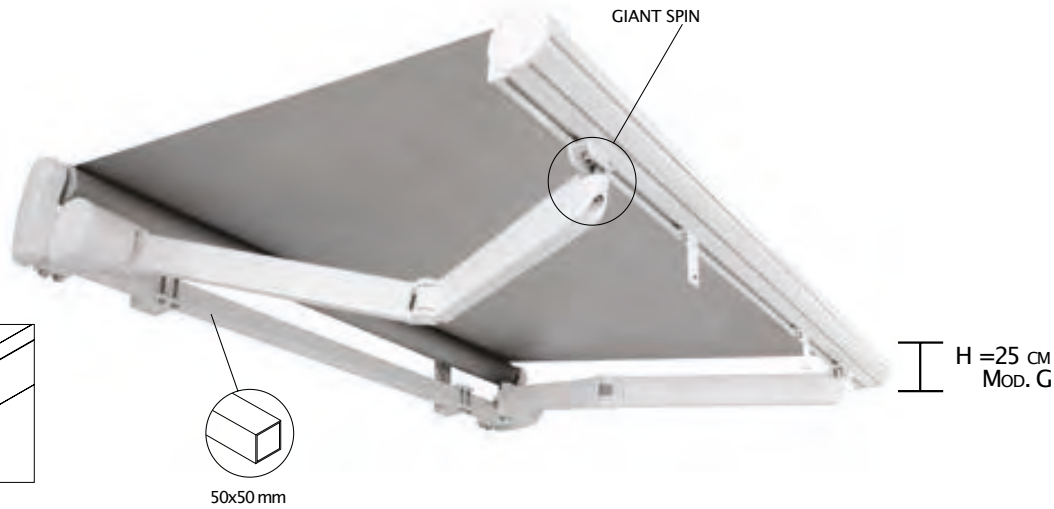

Futura B17 Technical Information

1200	485
1200	360

COLOURS RAL

Standard
9010 WHITE