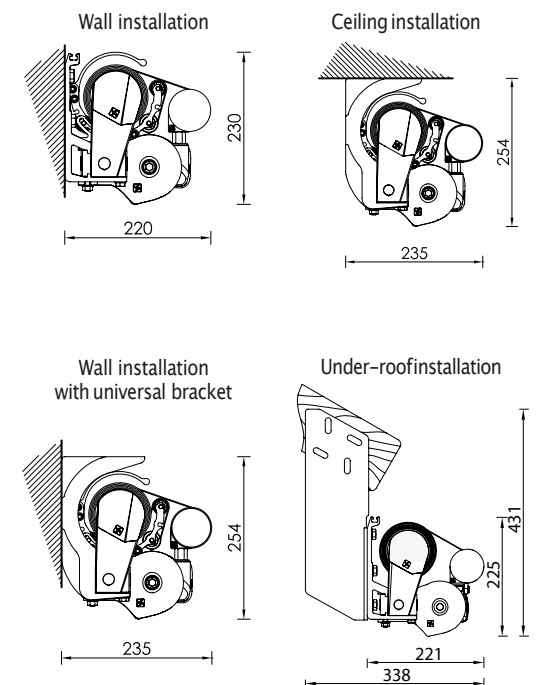

Wall covering diagram