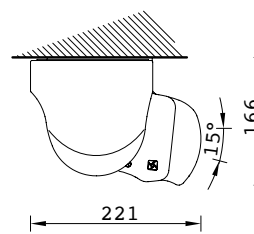

Ceiling installation 15°