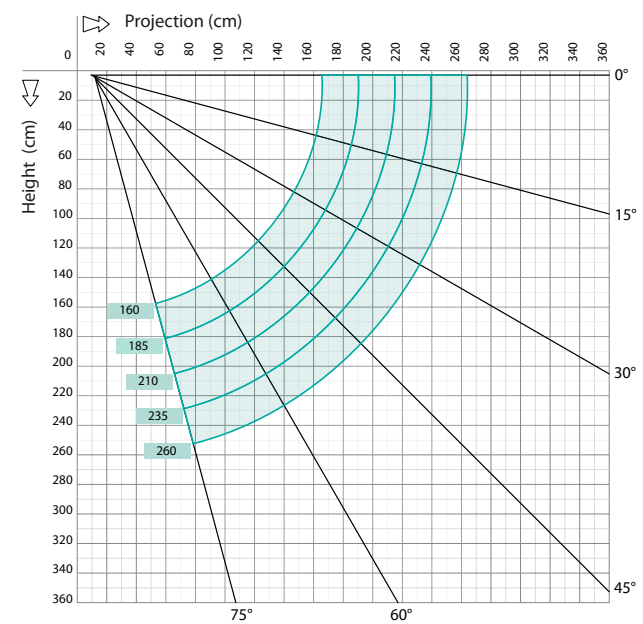

LED ARMS

Wall installation

Wall installation 75°

Ceiling installation 15°

Ceiling installation 90°

Wall covering diagram

Ceiling covering diagram

Armony Plus