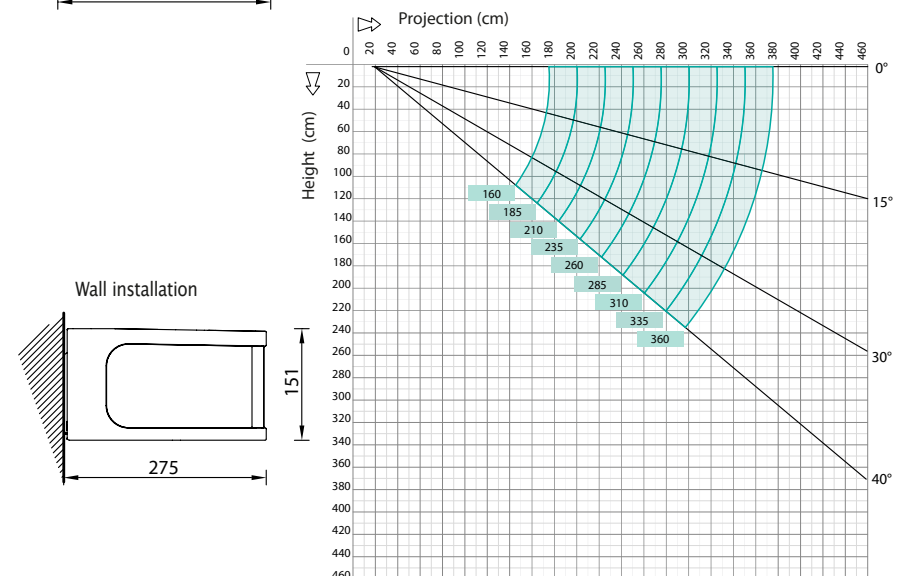

LED ARMS

Ceiling covering diagram