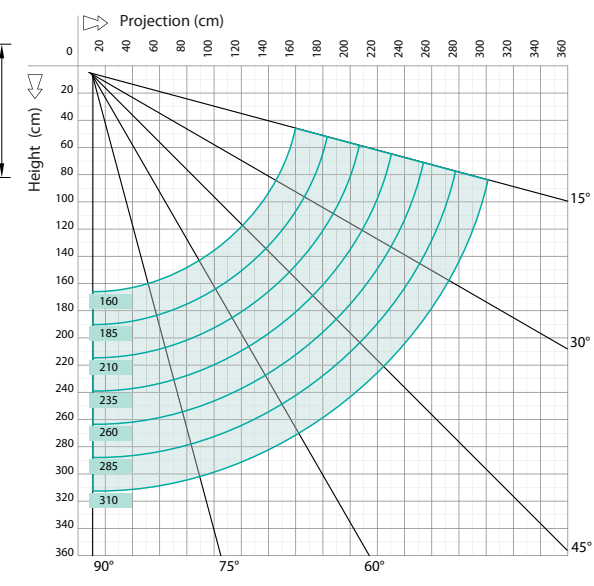

Ceiling covering diagram