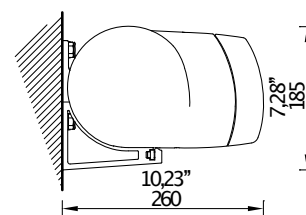

Wall installation