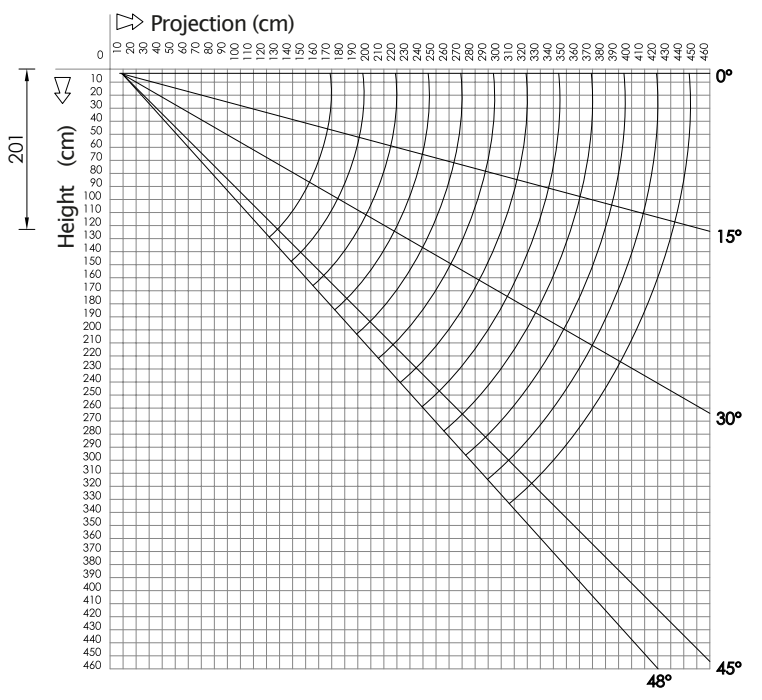

Wall covering diagram

Ceiling covering diagram