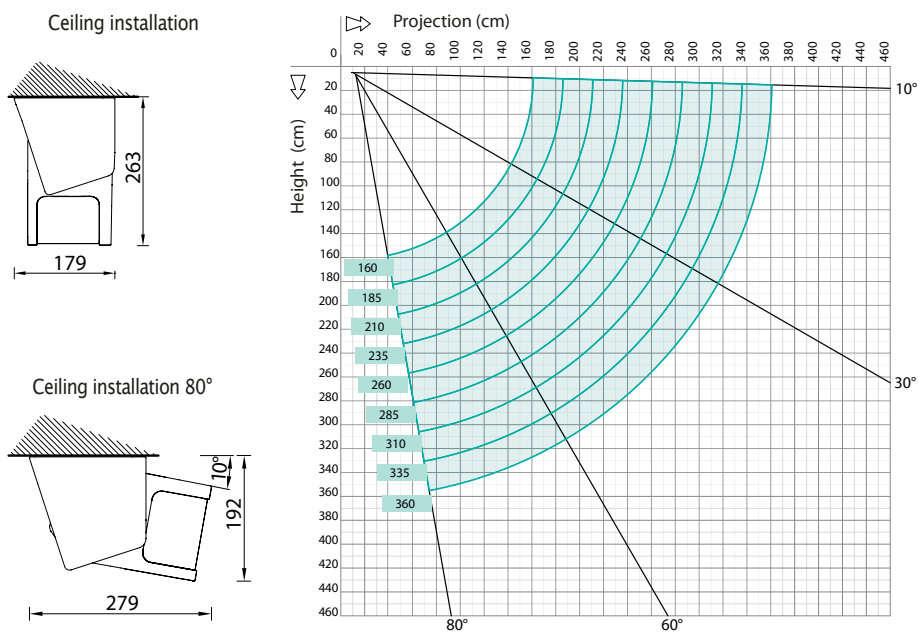

COLOUR COMBINATIONS

	C1	C2	C3	C4	C5	C6	C7	C8	C9	C10BA	C11	C12	C13	C14	C15	C16
	9010	9010	9010	9010	9006	9006	9006	9006	CARBON	CARBON	CARBON	CARBON	CORTEN	CORTEN	CORTEN	CORTEN
	9010	9006	CARBON	CORTEN	9006	9010	CARBON	CORTEN	CARBON	9010	9006	CORTEN	CORTEN	9010	9006	CARBON

N.B. Fabric welded as standard (except Liberty, Panama, and waterproof fabrics)

Ceiling covering diagram