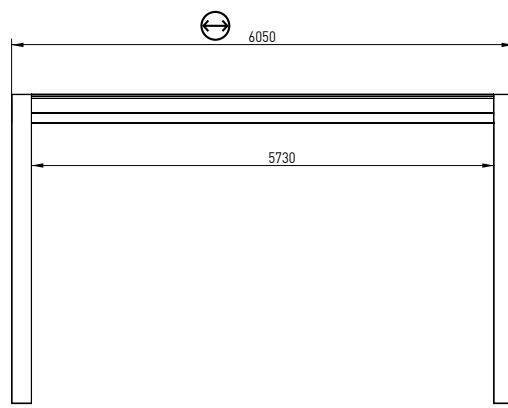

General technical plan (mm)