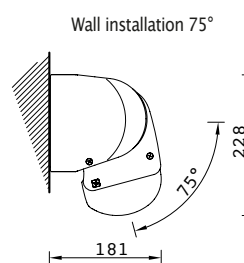

Base Plus Technical Information

		1
		2

COLOURS RAL

Minimum awning encumbrances - 1 pair arms

cm	
	2 Brackets
160	191
185	216
210	241
235	266
260	291
310	341

N.B. Fabric welded as standard (except Liberty, Panama, and waterproof fabrics)

LED ARMS

Wall covering diagram

Ceiling covering diagram