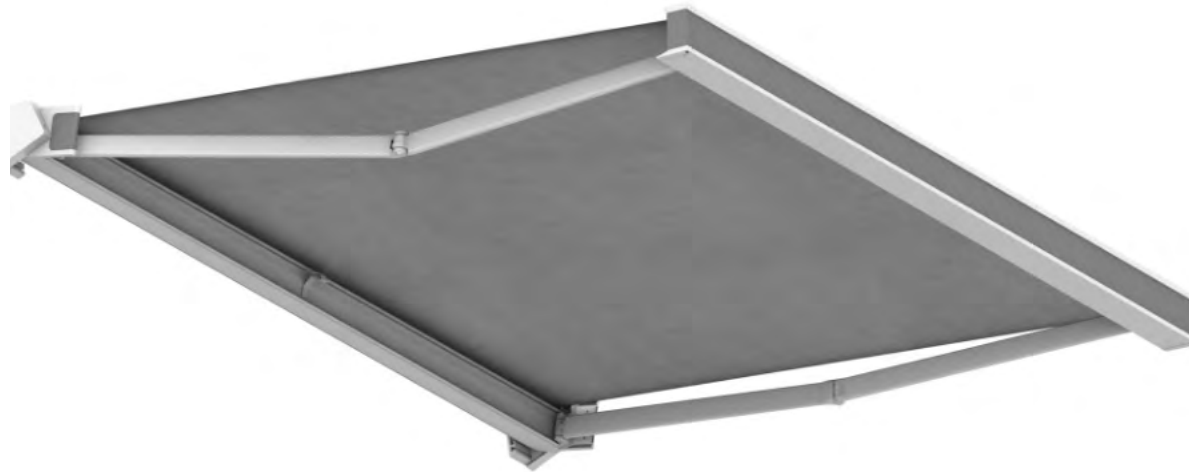

Quibica Lite Technical Information

Quibica Lite