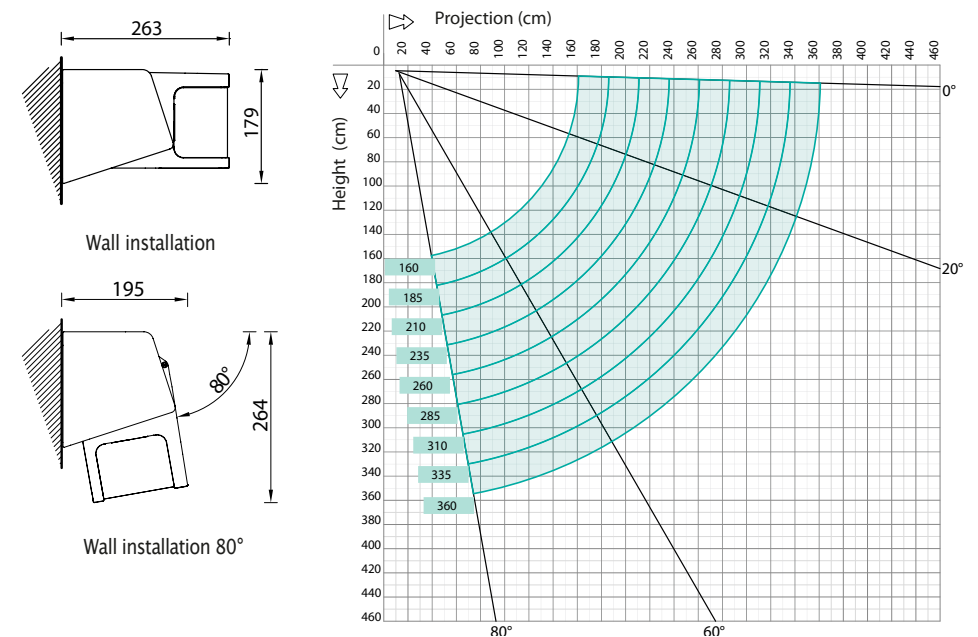

Wall covering diagram