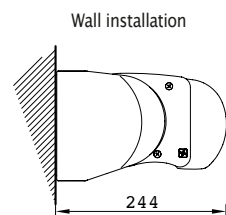

Base Plus Technical Information

		1
		2

COLOURS RAL

Minimum awning encumbrances - 1 pair arms

cm	
	2 Brackets
160	191
185	216
210	241
235	266
260	291
310	341

N.B. Fabric welded as standard (except Liberty, Panama, and waterproof fabrics)

LED ARMS

Wall covering diagram

Ceiling covering diagram