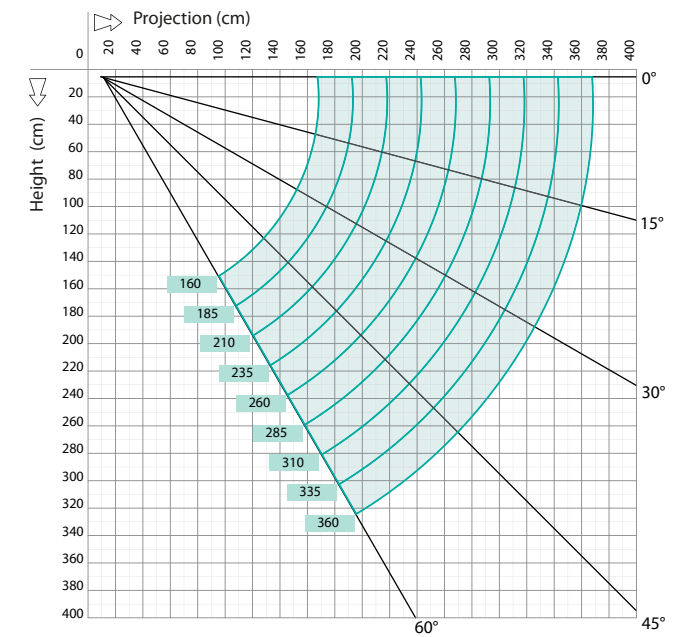

Wall covering diagram