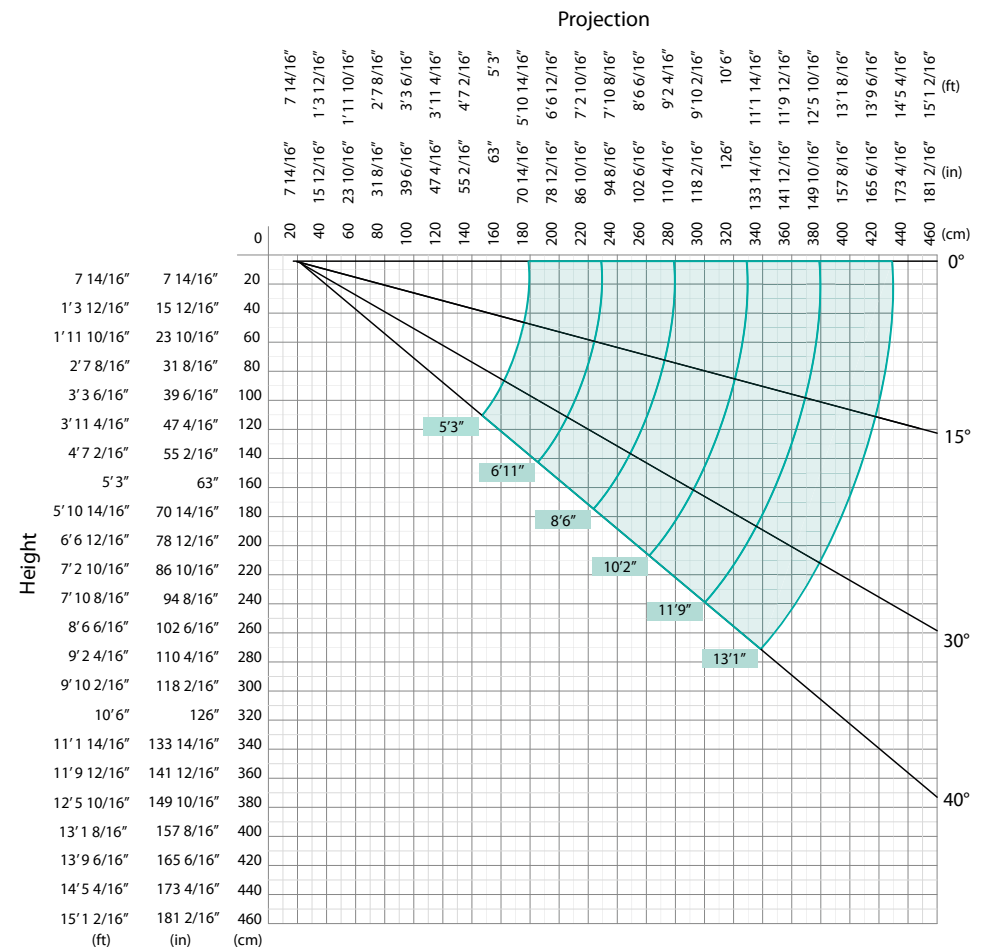

Armony Plus Technical Information

COLOURS RAL

Standard
9010 WHITE

(foot-inch /cm)	Minimum awning width					
	5'3" 160	6'11" 210	8'6" 260	10'2" 310	11'9" 360	13'1" 400
	6'11" 212	8'7" 262	10'2" 312	12'3" 374	13'11" 424	15'7" 474