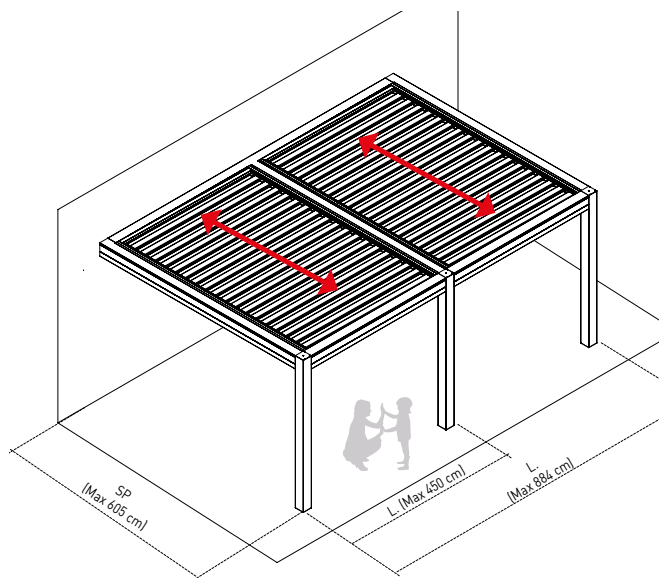

Change your perspective with Kedry Skylife

Kedry Technical Information

General technical plan (mm)

General technical plan (mm)

Freestanding single module.
Blades perpendicular to wall

Wall mounted single module.
Blades parallel to wall

Freestanding double module.
Blades perpendicular to wall

Wall mounted double module.
Blades perpendicular to wall

Wall mounted double module.
Blades parallel to wall

Hydra

Folding pergola

Hydra is a pergola awning, with wrapped fabric and zip, which stands out for its essential lines and minimal design. Designed to be combined with pre-existing structures thanks to a perfectly finished wall attachment.