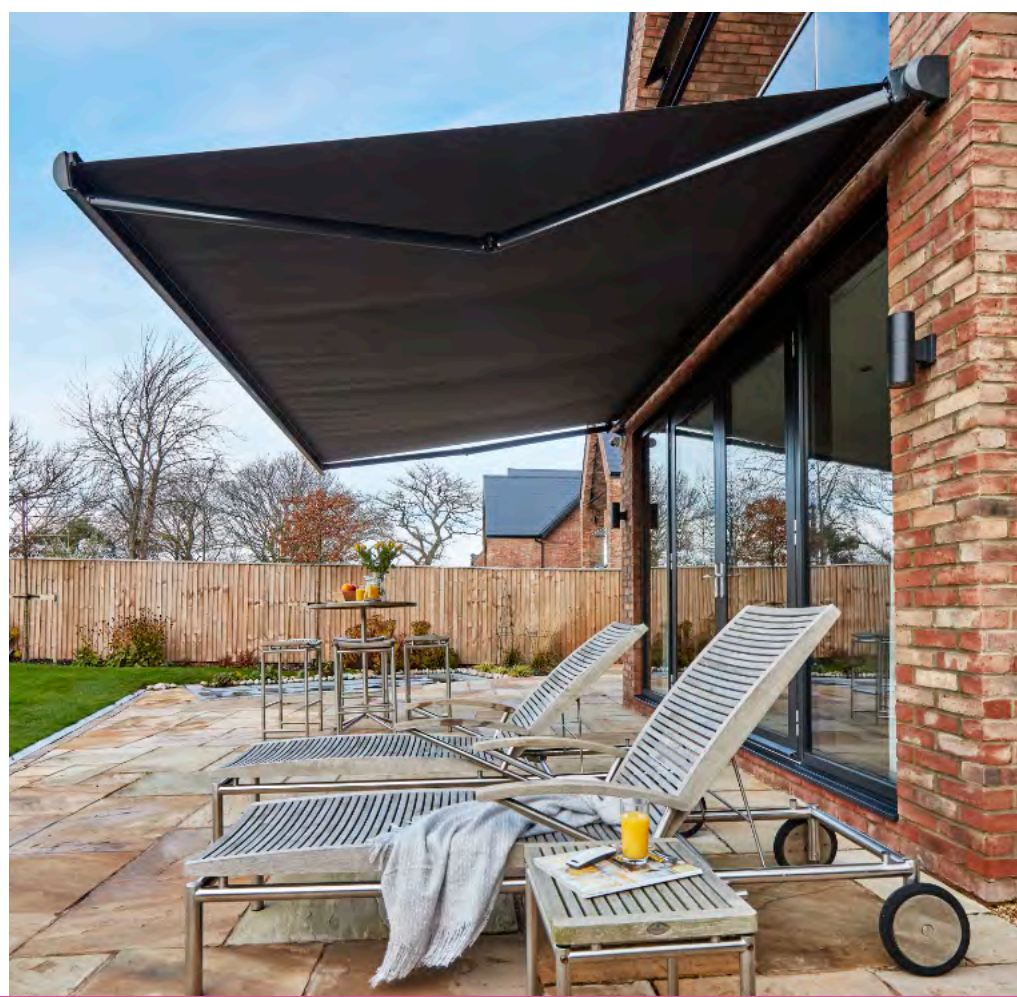

Base Plus

Fully Cassetted

The Base Plus is a fully cassetted system with the arms and cover fully enclosed in a cassette box, for maximum weather protection, when the awning is retracted. It is suitable for both residential and smaller commercial installations. The arms feature a durable chain link for extra strength.

The Base Plus is the last word in simplicity when it comes to installation and adjustment making it one of the best selling awnings today. The awning simply hooks onto two face or top fixed installation plates prior to being secured with retaining bolts. Front rail adjustment is a simple raise and lock off process.