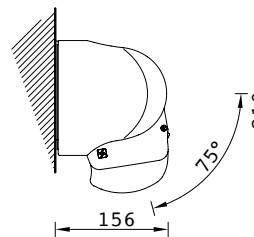

Wall installation 75°