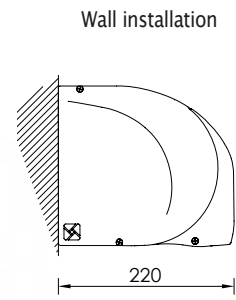

Astra Zenith Technical Information