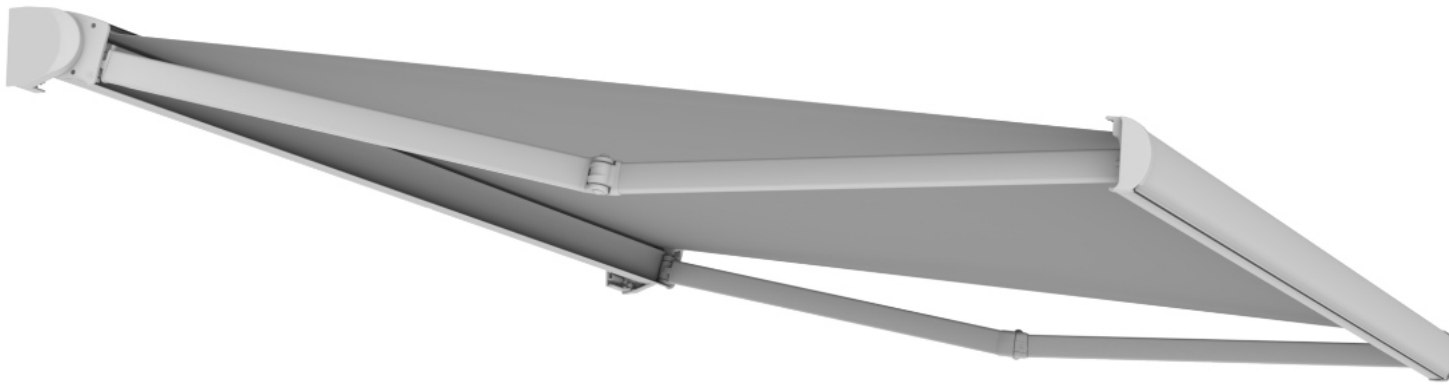

Base Plus Technical Information