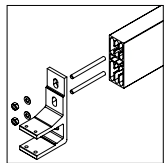

1200	485
1200	360