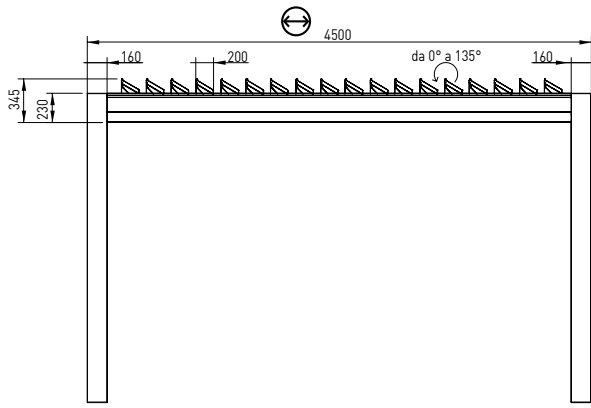

Change your perspective with Kedry Skylife

Kedry Technical Information

General technical plan (mm)

General technical plan (mm)

Freestanding single module.
Blades perpendicular to wall

Wall mounted single module.
Blades parallel to wall