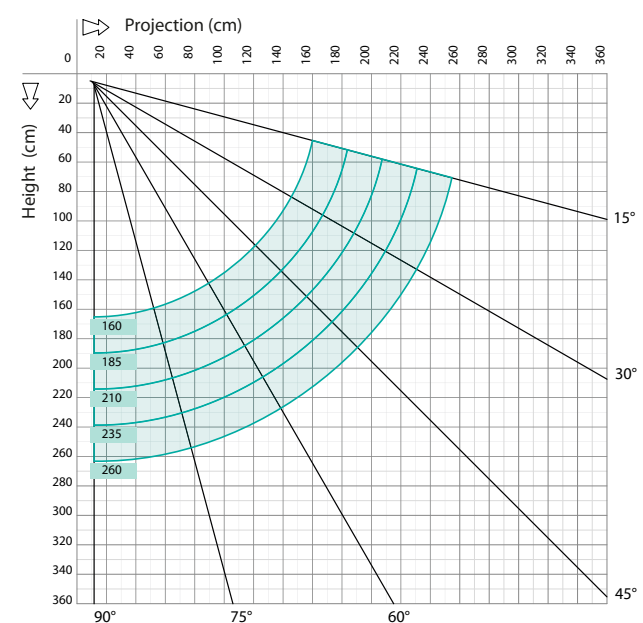

LED ARMS

Wall installation

Wall installation 75°

Ceiling installation 15°

Ceiling installation 90°

Wall covering diagram

Ceiling covering diagram

Armony Plus