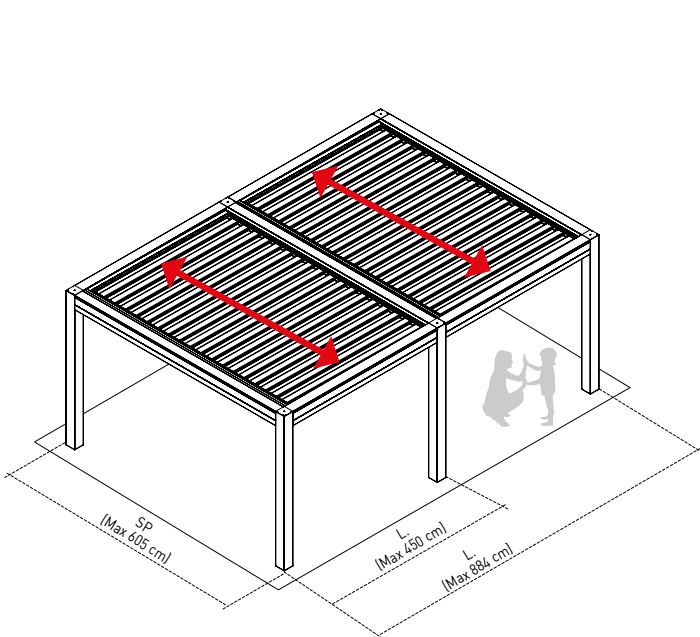

Freestanding double module.
Blades perpendicular to wall

Wall mounted double module.
Blades perpendicular to wall

Wall mounted double module.
Blades parallel to wall

Hydra

Folding pergola

Hydra is a pergola awning, with wrapped fabric and zip, which stands out for its essential lines and minimal design. Designed to be combined with pre-existing structures thanks to a perfectly finished wall attachment.