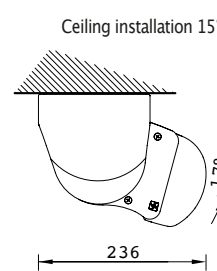

Base Plus Technical Information

		1
		2

COLOURS RAL

Minimum awning encumbrances - 1 pair arms

cm	
	2 Brackets
160	191
185	216
210	241
235	266
260	291
310	341

N.B. Fabric welded as standard (except Liberty, Panama, and waterproof fabrics)

LED ARMS

Wall covering diagram

Ceiling covering diagram