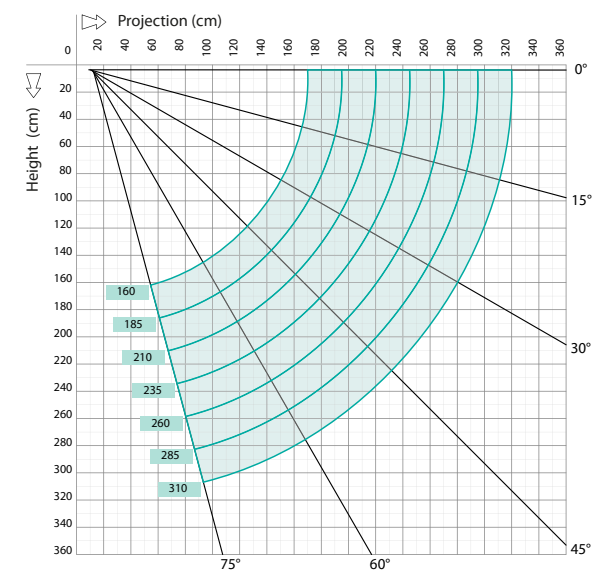

LED ARMS

Wall covering diagram