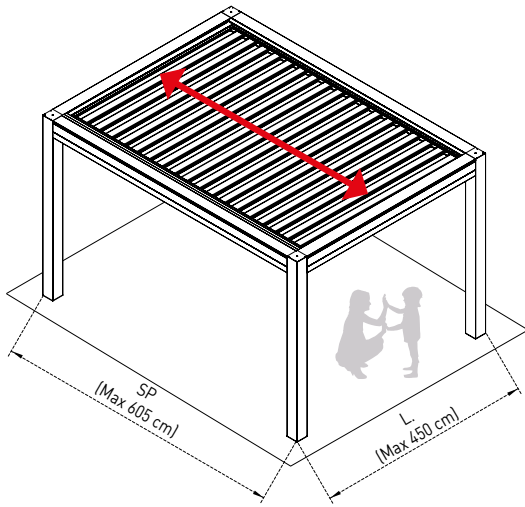

Freestanding single module.
Blades perpendicular to wall