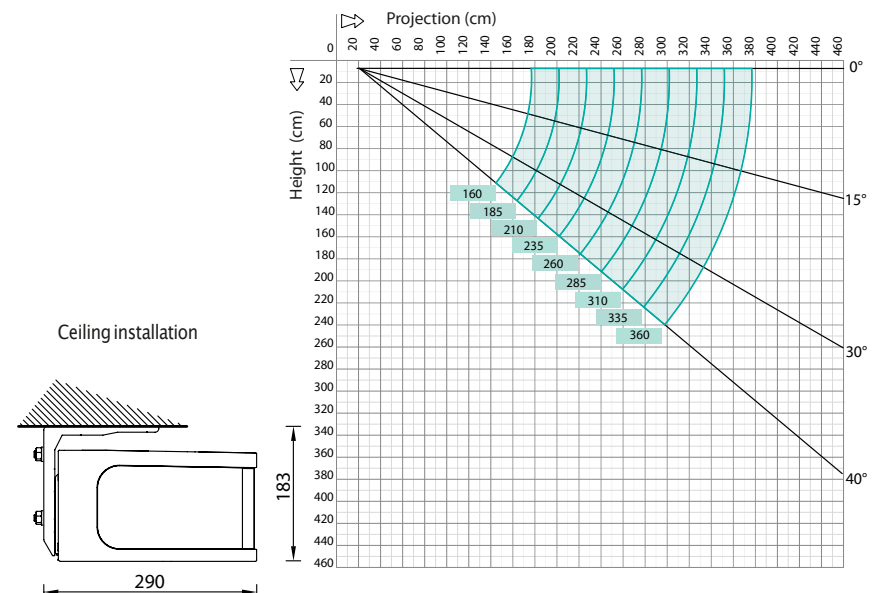

LED ARMS

Ceiling covering diagram