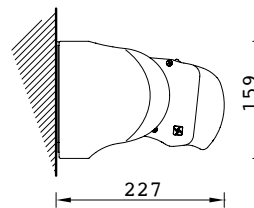

LED ARMS

Wall installation