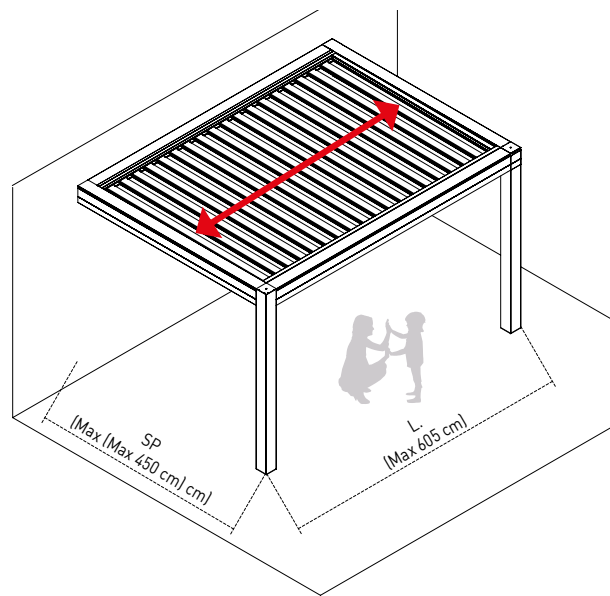

Change your perspective with Kedry Skylife

Kedry Technical Information

General technical plan (mm)

General technical plan (mm)

Freestanding single module.
Blades perpendicular to wall

Wall mounted single module.
Blades parallel to wall

Freestanding double module.
Blades perpendicular to wall

Wall mounted double module.
Blades perpendicular to wall

Wall mounted double module.
Blades parallel to wall

Hydra

Folding pergola

Hydra is a pergola awning, with wrapped fabric and zip, which stands out for its essential lines and minimal design. Designed to be combined with pre-existing structures thanks to a perfectly finished wall attachment.