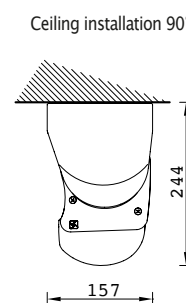

Base Plus Technical Information

		1
		2

COLOURS RAL

Minimum awning encumbrances - 1 pair arms

cm	
	2 Brackets
160	191
185	216
210	241
235	266
260	291
310	341

N.B. Fabric welded as standard (except Liberty, Panama, and waterproof fabrics)

LED ARMS

Wall covering diagram

Ceiling covering diagram