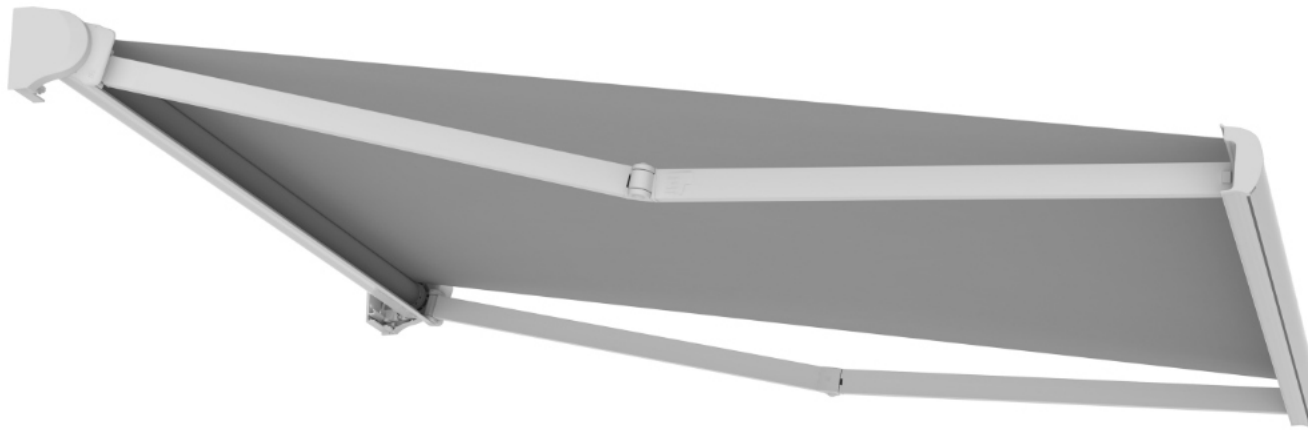

Base Lite Technical Information

450	260	2