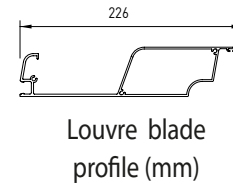

Change your perspective with Kedry Skylife

Kedry Technical Information

General technical plan (mm)

General technical plan (mm)

Freestanding single module.
Blades perpendicular to wall

Wall mounted single module.
Blades parallel to wall