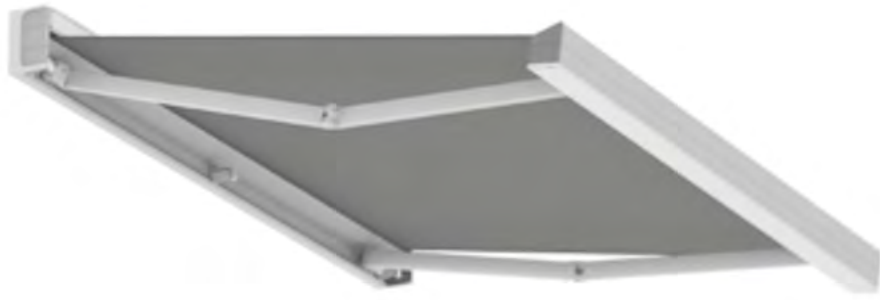

Quibica Plumb Technical Information