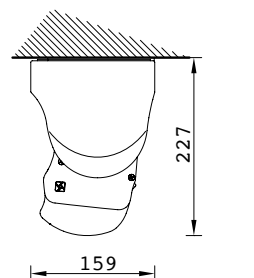

The size of the Base Lite makes it ideal for most occasions without encroaching on your garden space. This model can span up to 4m in width and project up to 2.6m (arm length).

Base Lite Technical Information

LED ARMS

Wall installation

Wall installation 75°

Ceiling installation 15°

Ceiling installation 90°

Wall covering diagram

Ceiling covering diagram

Armony Plus