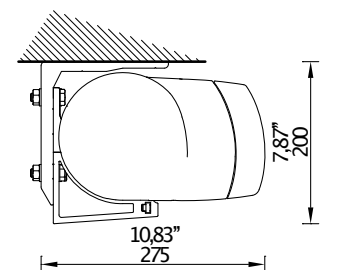

Ceiling installation