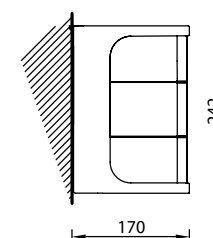

Wall installation