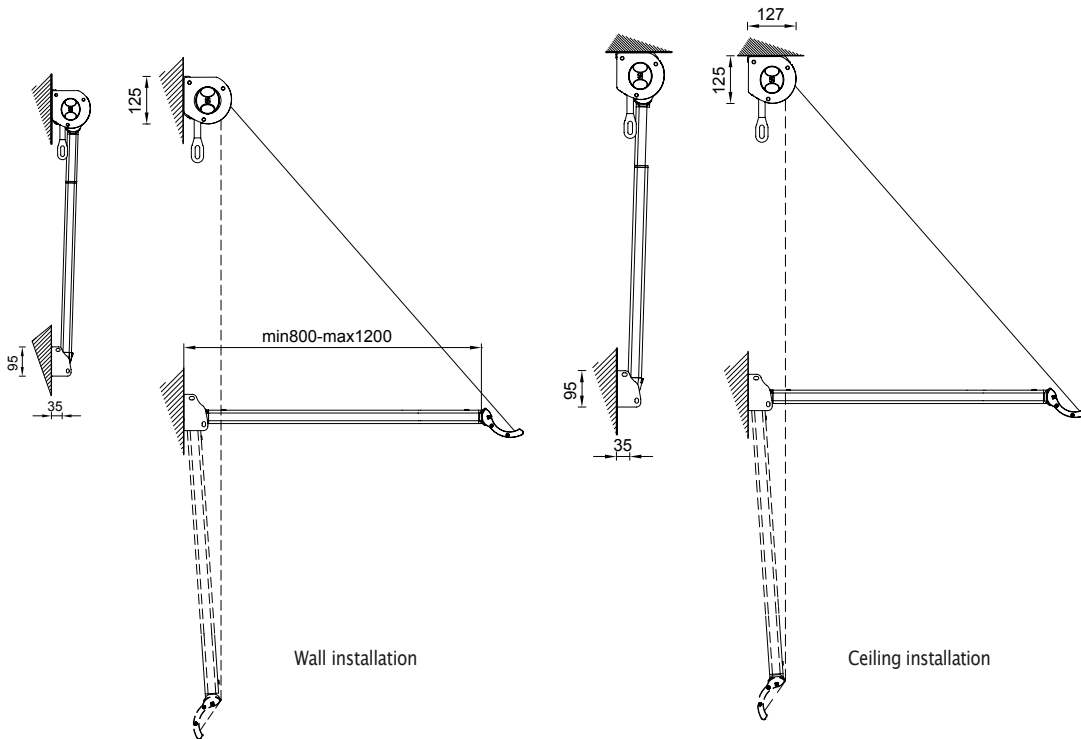

COLOURS RAL

Standard
9010 WHITE

9006
ALUMINIUM