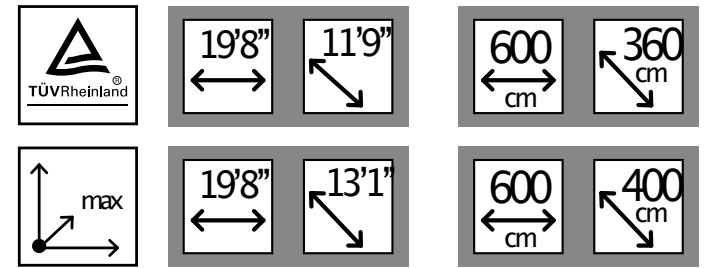

Armony Plus Technical Information

COLOURS RAL

Standard
9010 WHITE

(foot-inch /cm)	Minimum awning width					
	5'3" 160	6'11" 210	8'6" 260	10'2" 310	11'9" 360	13'1" 400
	6'11" 212	8'7" 262	10'2" 312	12'3" 374	13'11" 424	15'7" 474