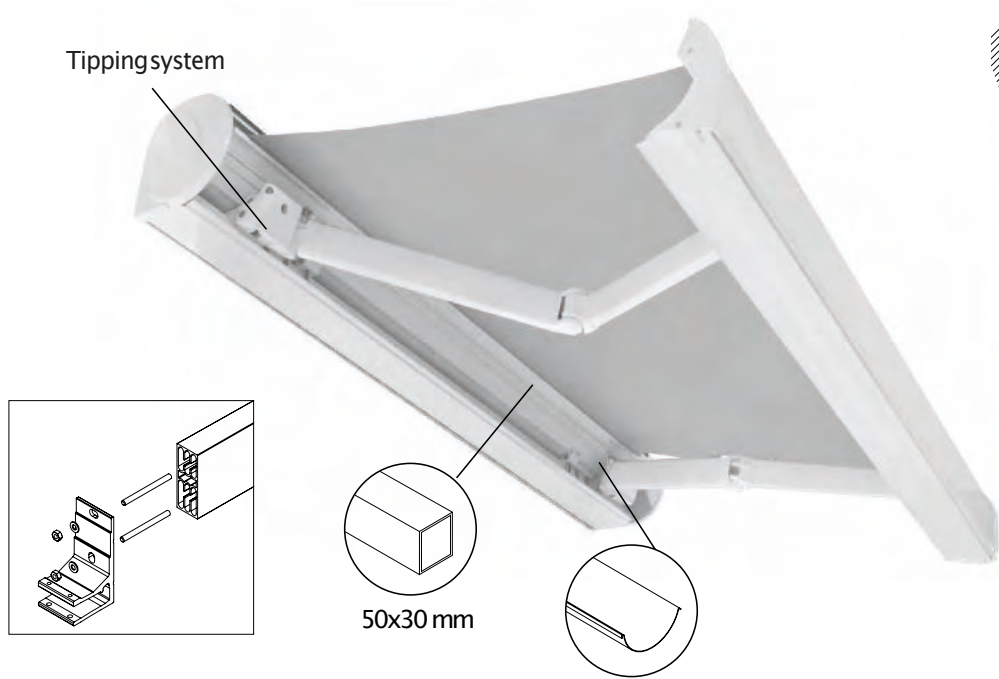

Astra Zenith Technical Information