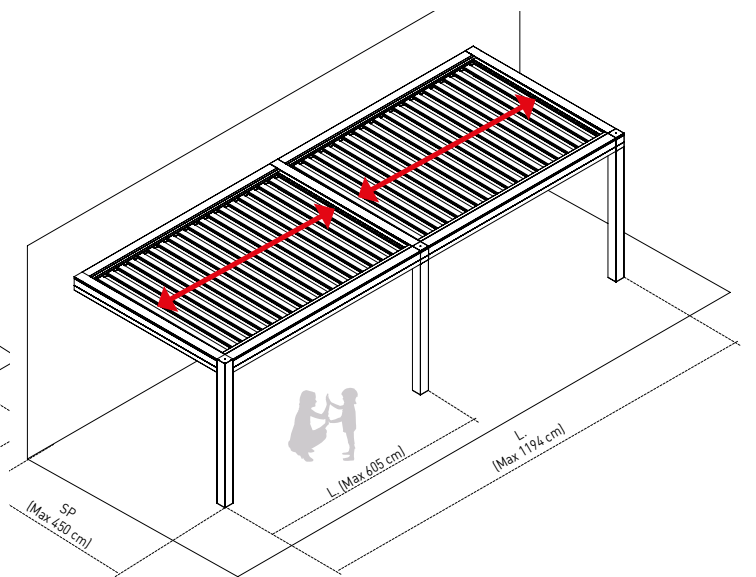

Change your perspective with Kedry Skylife

Kedry Technical Information

General technical plan (mm)

General technical plan (mm)

Freestanding single module.
Blades perpendicular to wall

Wall mounted single module.
Blades parallel to wall

Freestanding double module.
Blades perpendicular to wall

Wall mounted double module.
Blades perpendicular to wall

Wall mounted double module.
Blades parallel to wall

Hydra

Folding pergola

Hydra is a pergola awning, with wrapped fabric and zip, which stands out for its essential lines and minimal design. Designed to be combined with pre-existing structures thanks to a perfectly finished wall attachment.