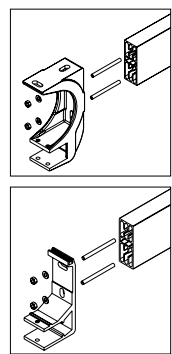

Treviso B14 Technical Information

PVC Fabric protection for the whole awning width

1200	360
2